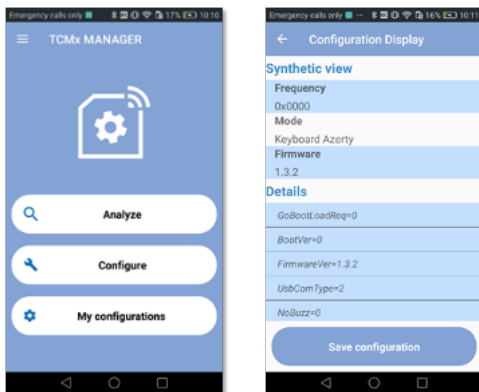

Option for the cPad terminal: integrated into the designed shape of the cPad, the TCM4 enables the user to be identified by using a card with a solution like Gespage, PaperCut, performing print management within an organization.

PC Applications: RFID tag entry, enrollment of a user's card in a database, secured access to some applications.

A TCMxManager application is designed and available at no cost for the technical people to easily analyze the cards and the card reader, promptly configure it and replicate on a pack of TCM4 card readers.

KATUN[®]

TCM4

RFID Multi Frequency Technology Card Reader

Distributed by Katun

- ✓ Identification using an Android or iOS smartphone is possible using the CartadisID application available for free from device app stores.
- ✓ This application allows you to select NFC and/or Bluetooth technology, click and/or contact identification.
- ✓ Identification on iOS and click mode requires the Bluetooth option.

- ✓ The TCMxManager configuration application supplied as standard allows you to easily install the TCM4 card readers, modify all the parameters and apply transformation filters for card identifiers.
- ✓ TCMxManager runs on Android.