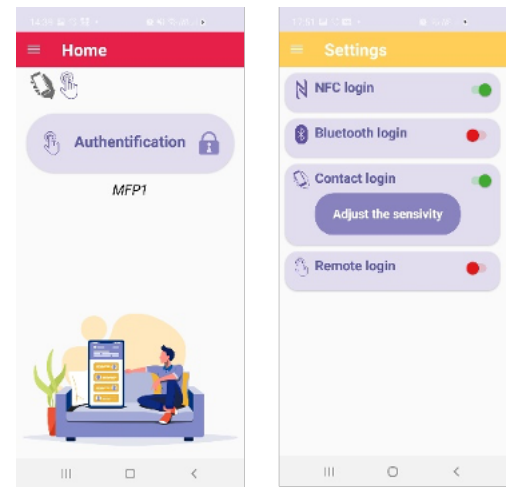

Option for the cPad terminal: integrated into the designed shape of the cPad, the TCM4 enables the user to be identified by using a card with a solution like Gespage, PaperCut, performing print management within an organization.

PC Applications: RFID tag entry, enrollment of a user's card in a database, secured access to some applications.

A TCMxManager application is designed and available at no cost for the technical people to easily analyze the cards and the card reader, promptly configure it and replicate on a pack of TCM4 card readers.

KATUN[®]

TCM4

RFID Multi Frequency Technology Card Reader

Distributed by Katun

- ✓ Identification using an Android or iOS smartphone is possible using the CartadisID application available for free from device app stores.
- ✓ This application allows you to select NFC and/or Bluetooth technology, click and/or contact identification.
- ✓ Identification on iOS and click mode requires the Bluetooth option.

- ✓ The TCMxManager configuration application supplied as standard allows you to easily install the TCM4 card readers, modify all the parameters and apply transformation filters for card identifiers.
- ✓ TCMxManager runs on Android.