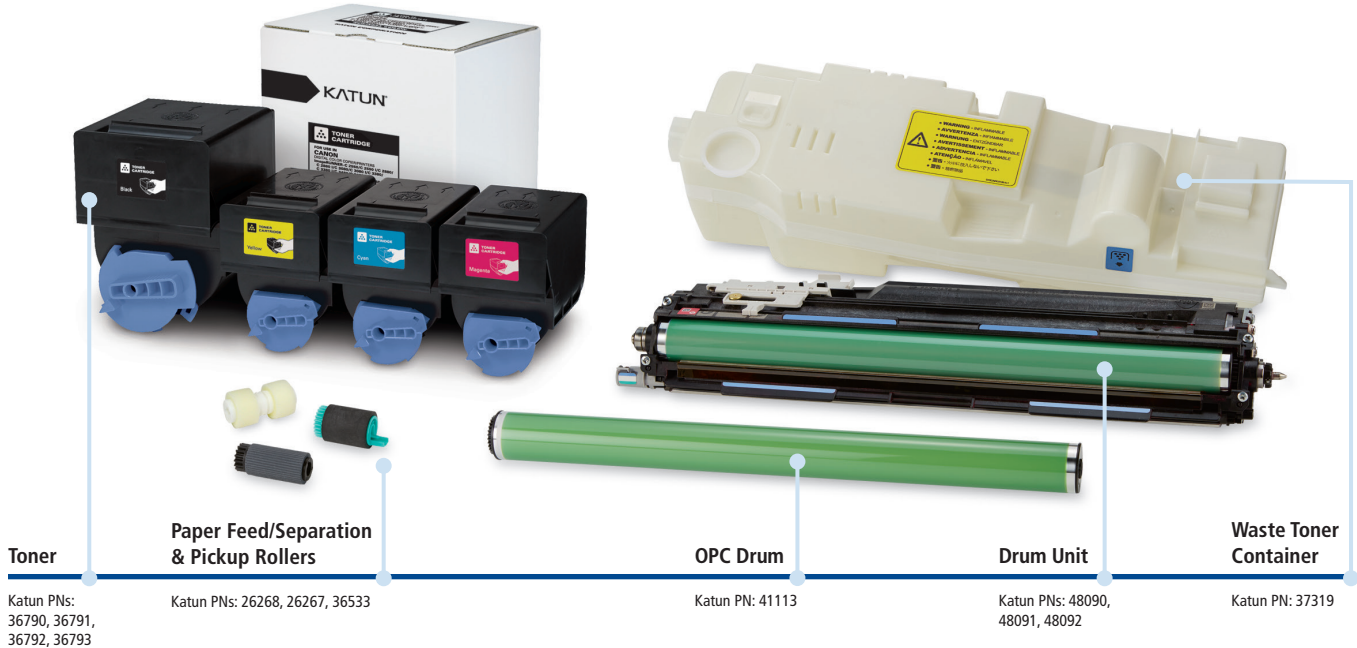

# Suite Complete

For use in: Canon iR C 2880 / C 3080 / C 3580 MFPs

Katun offers a broad and growing product range for many of your most widely placed Canon applications. Quality, costs savings and convenience – all from your most trusted supplier!

## Essential Components - Katun Brand

Canon iR C 2880 / C 3080 / C 3580 MFPs			
OEM PNs	Katun PN	Description	Price*
0452B002AA / C-EXV21	36790	Black Toner Cartridge	
0453B002AA / C-EXV21	36791	Cyan Toner Cartridge	
0454B002AA / C-EXV21	36792	Magenta Toner Cartridge	
0455B002AA / C-EXV21	36793	Yellow Toner Cartridge	
0457B002AA / 0457B002BA / C-EXV21	48090	Cyan Drum Unit	
0458B002AA / 0458B002BA / C-EXV21	48091	Magenta Drum Unit	
0459B002AA / 0459B002BA / C-EXV21	48092	Yellow Drum Unit	
For C-EXV21	41113	OPC Drum	
FC0-5080-000 / FC6-7083-000	26268	Feed/Separation Roller	
For FM2-9987-000	37970	Fuser Kit	
FB6-3405-000	26267	Paper Pickup Roller	
FC6-6661-000	36533	Separation Roller	
FM2-5533-000	37319	Waste Toner Container	

## Essential Components - OEM Brand

Canon iR C 2880 / C 3080 / C 3580 MFPs			
OEM PNS	Katun PN	Description	Price*
0456B002AA / 0456B002BA / C-EXV21	36231	Black Drum Unit	

\*This document does not constitute an agreement for a price or sale. Prices shown are subject to change without notice. Contact your Katun sales representative for the current pricing information.