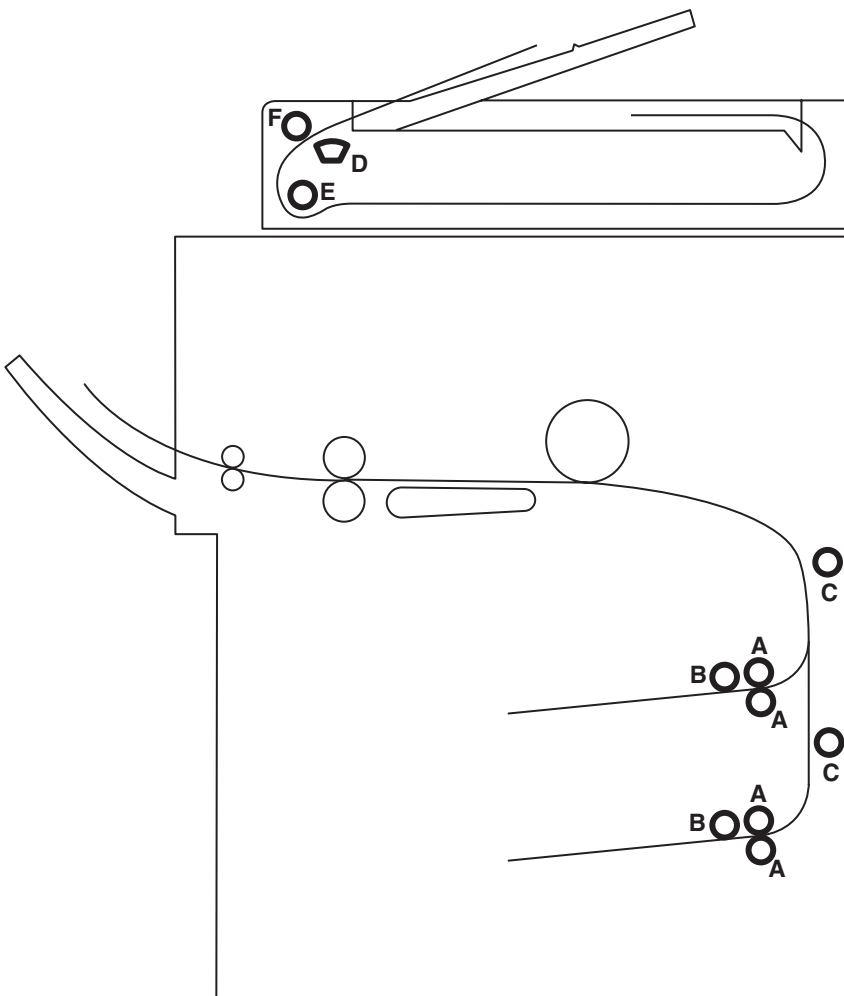

Most "crepe-style" (textured surface) Katun tire-only feed tires are imprinted with a directional arrow or mark. When installing, it is essential that the imprinted arrow points in the direction of required tire rotation. In certain machine applications, this may mean that the side for the tire that bears the imprinted arrow faces toward the technician; in other applications, the arrow side may face toward the rear of the machine.

Panasonic DP 3510/3520

| | Description | OEM PN | Katun PN |
|----------|---|------------|----------|
| A | Pick Up Roller (with hub assembly) | DZLA000292 | 30284 |
| B | Feed Roller (with hub assembly) | DZLA000296 | 30285 |
| C | Double Feed Prevention Roller (with hub assembly) | DZLA000354 | 30286 |
| D | Pick Up Roller | FFPMA0542 | 16660 |

Panasonic FP 7718/7722/7728/7735 (with A-888)

| Description | OEM PN | Katun PN |
|-------------|--------|----------|
|-------------|--------|----------|

| | | | |
|----------|---|-------------|--------------|
| A | Feed Roller | FFPMA0541 | 16654 |
| B | Feed Roller | FFPMA0542 | 16660 |
| C | Middle Roller (on metal shaft) | FFPMA0545 | 20764 |
| D | Original Pick Up Roller (with hub assembly) | PF2214P471A | 19943 |
| E | Original Separation Roller (with hub assembly) | PF2217K050A | 19944 |
| F | Original Feed Roller | PF2217P316A | 20086 |