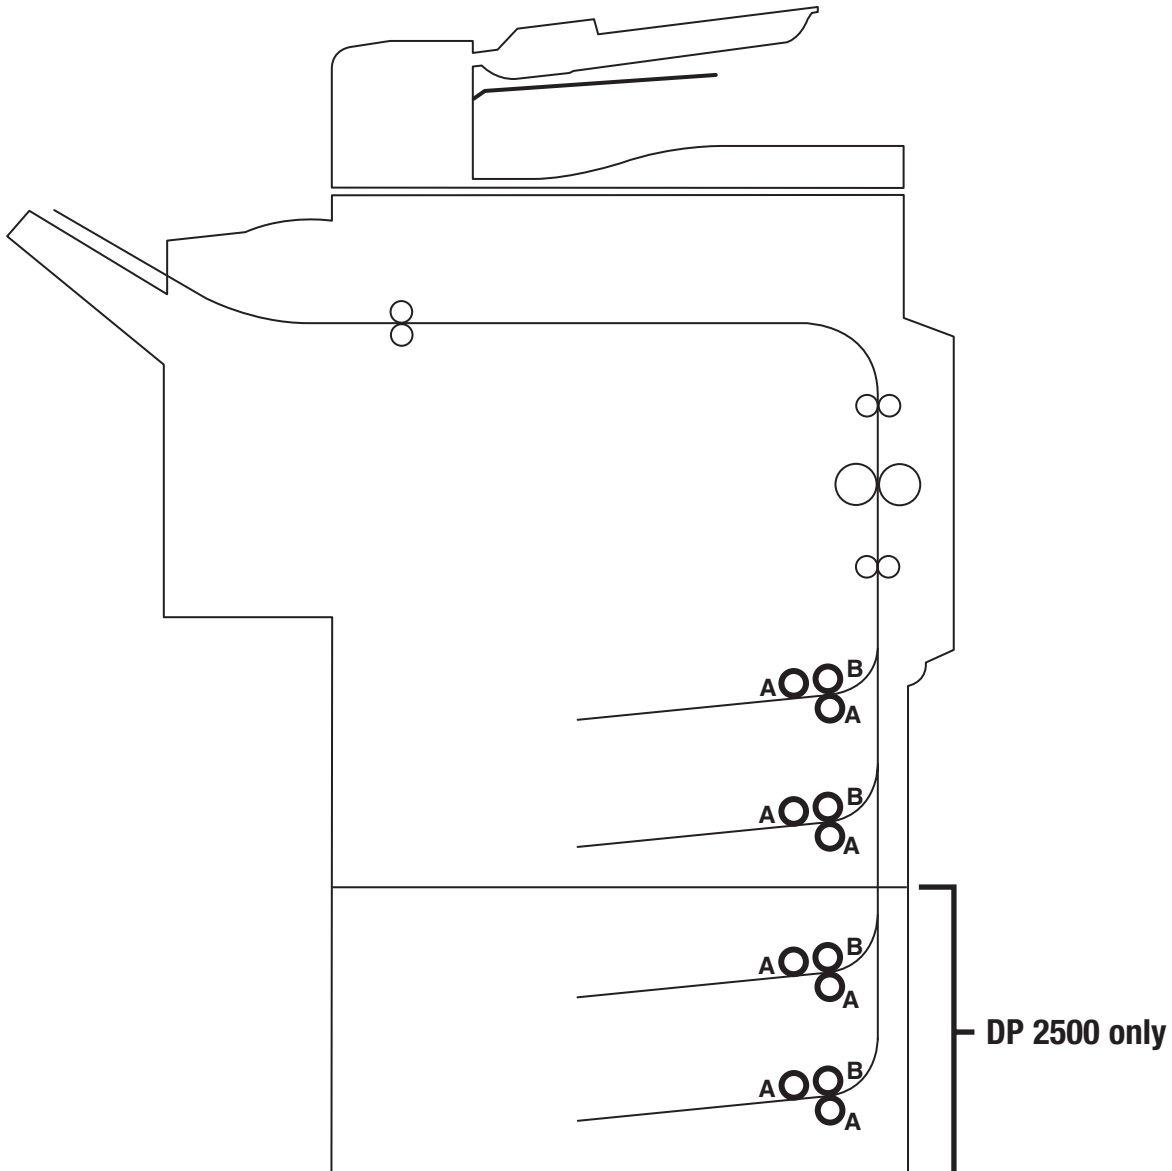

Panasonic DP 2310/2500

Description	OEM PN	Katun PN

A Gear Roller	DZLA000202 DZLA000407	25433
B Feed Roller	DZLA000203	25434