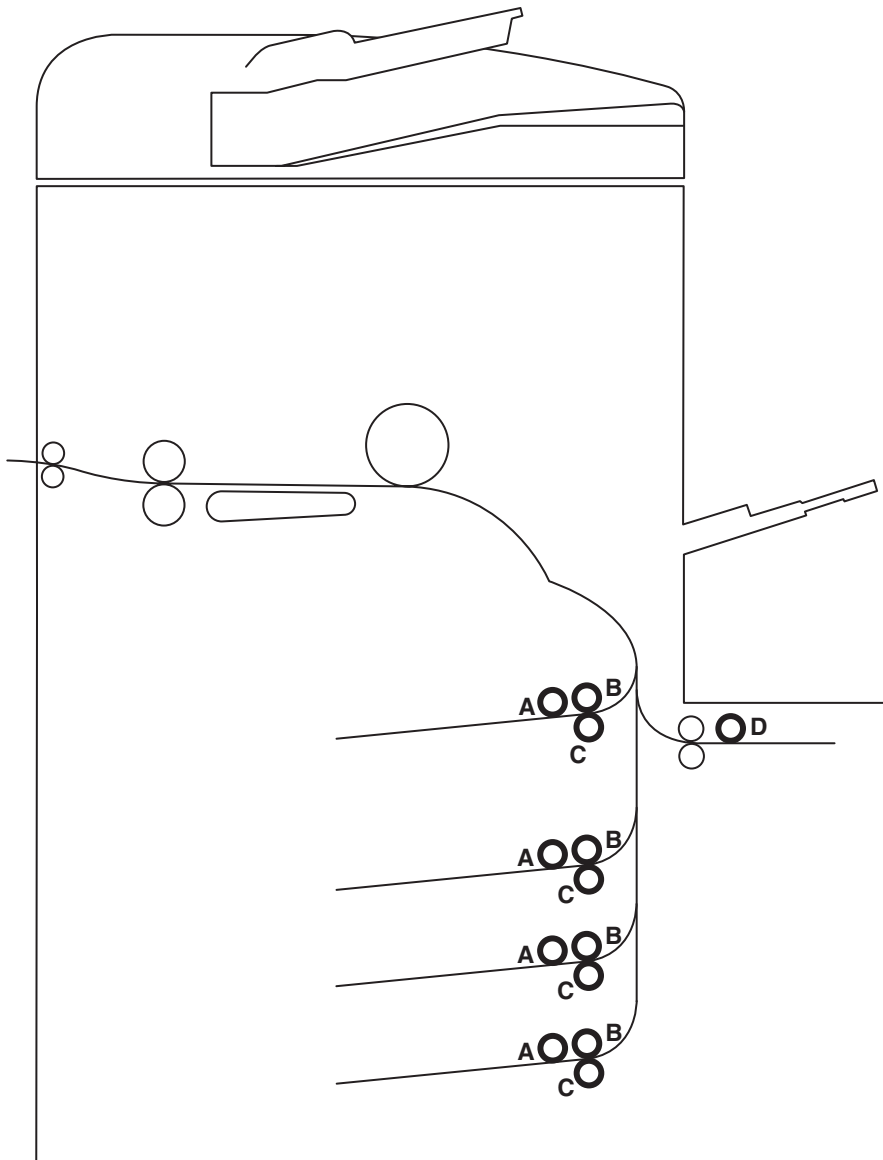

Panasonic DP 3510/3520

	Description	OEM PN	Katun PN
A	Pick Up Roller (with hub assembly)	DZLA000292	30284
B	Feed Roller (with hub assembly)	DZLA000296	30285
C	Double Feed Prevention Roller (with hub assembly)	DZLA000354	30286
D	Pick Up Roller	FFPMA0542	16660